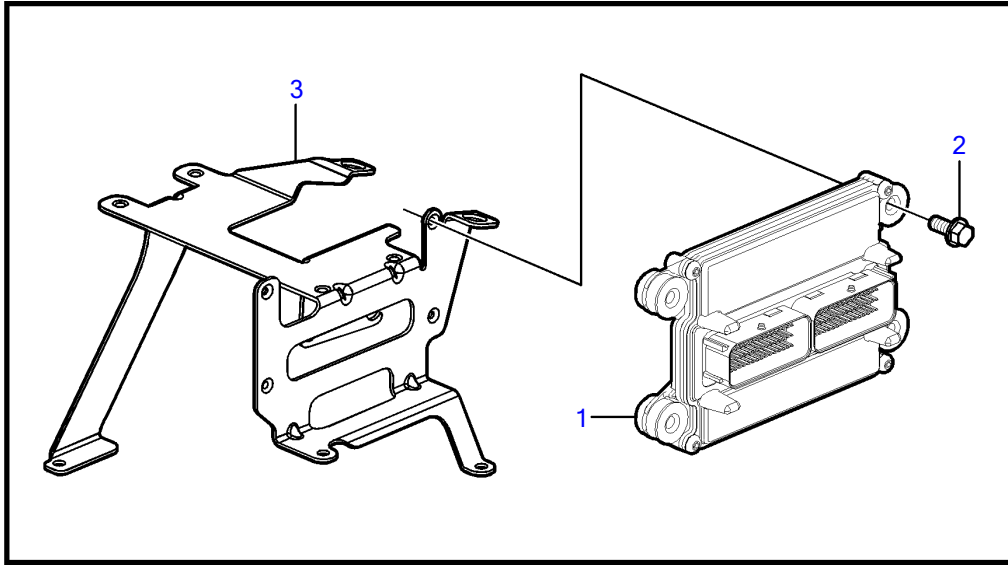

V8-270-E-B

V8-270-E-B

REF	PART NO.	QTY	DESCRIPTION	NOTES
1		1	Ecu	
2	3843651	4	Flange screw	
3	21333459	1	Bracket	
4	3858973	1	Bolt	
5	3859020	1	Sensor, MAT/MAP	
6	3858988	1	• Sealing	
7	3858979	1	Sensor, crankshaft position	
8	3859009	1	• O-ring	
9	3858983	1	Bolt	
10		1	Throttle body	See "Throttle Body" page
		2	• Sensor, throttle position	
		1	• Switch, idle validation	
11	3863130	1	Sensor, camshaft position	
12	3850397	1	Switch, temperature	
13	22024631	2	Knock sensor	
14	3849477	1	Adapter	Starboard
	3593571	1	Fitting	Port
15	3887328	1	Sensor	
16	3887970	1	Fitting	
17	3862500	2	Temperature sensor	