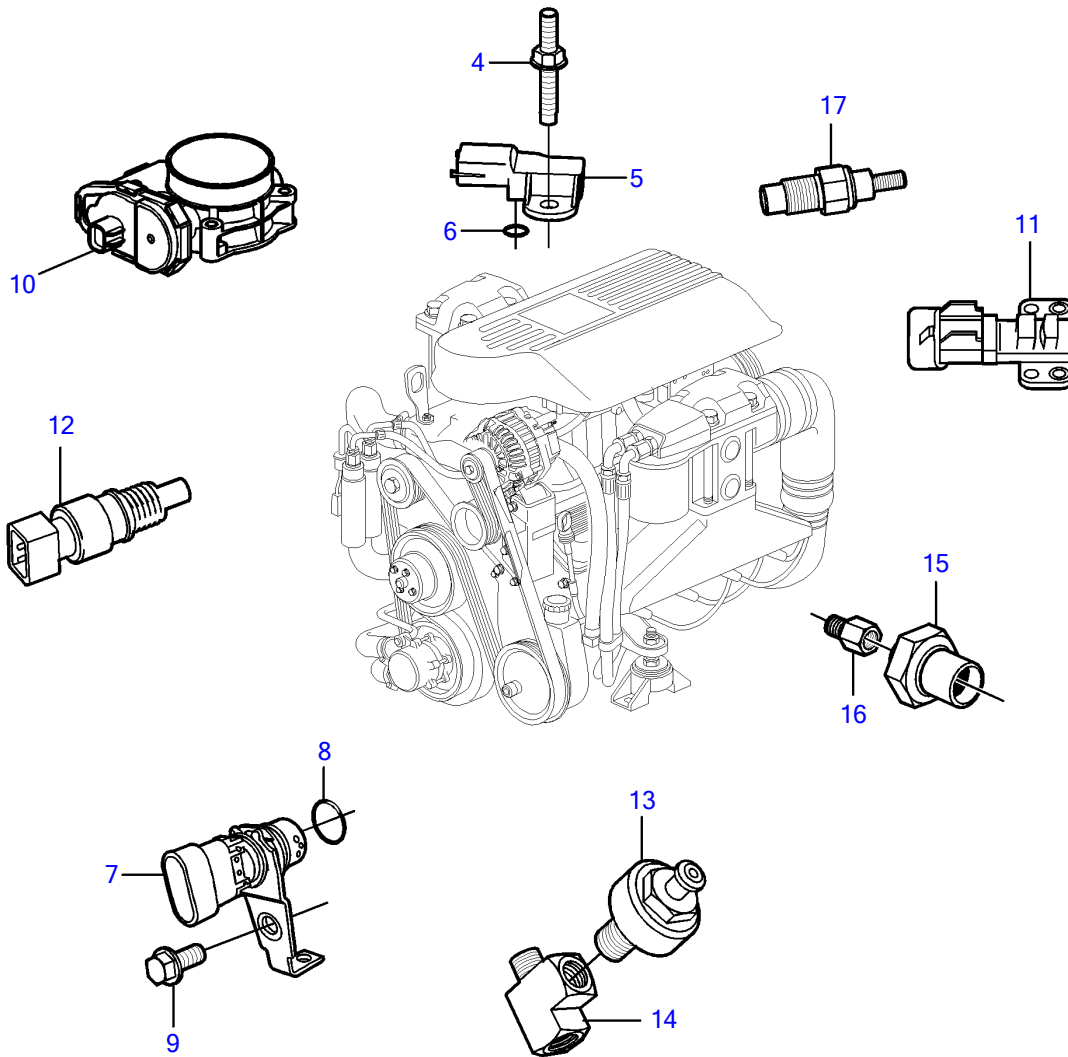

V8-270-E-B

V8-270-E-B

REF	PART NO.	QTY	DESCRIPTION	NOTES
1		1	Ecu	
2	3843651	4	Flange screw	
3	21333459	1	Bracket	
4	3858973	1	Bolt	
5	3859020	1	Sensor, MAT/MAP	
6	3858988	1	• Sealing	
7	3858979	1	Sensor, crankshaft position	
8	3859009	1	• O-ring	
9	3858983	1	Bolt	
10		1	Throttle body	See "Throttle Body" page
		2	• Sensor, throttle position	
		1	• Switch, idle validation	
11	3863130	1	Sensor, camshaft position	
12	3850397	1	Switch, temperature	
13	22024631	2	Knock sensor	
14	3849477	1	Adapter	Starboard
	3593571	1	Fitting	Port
15	3887328	1	Sensor	
16	3887970	1	Fitting	
17	3862500	2	Temperature sensor	